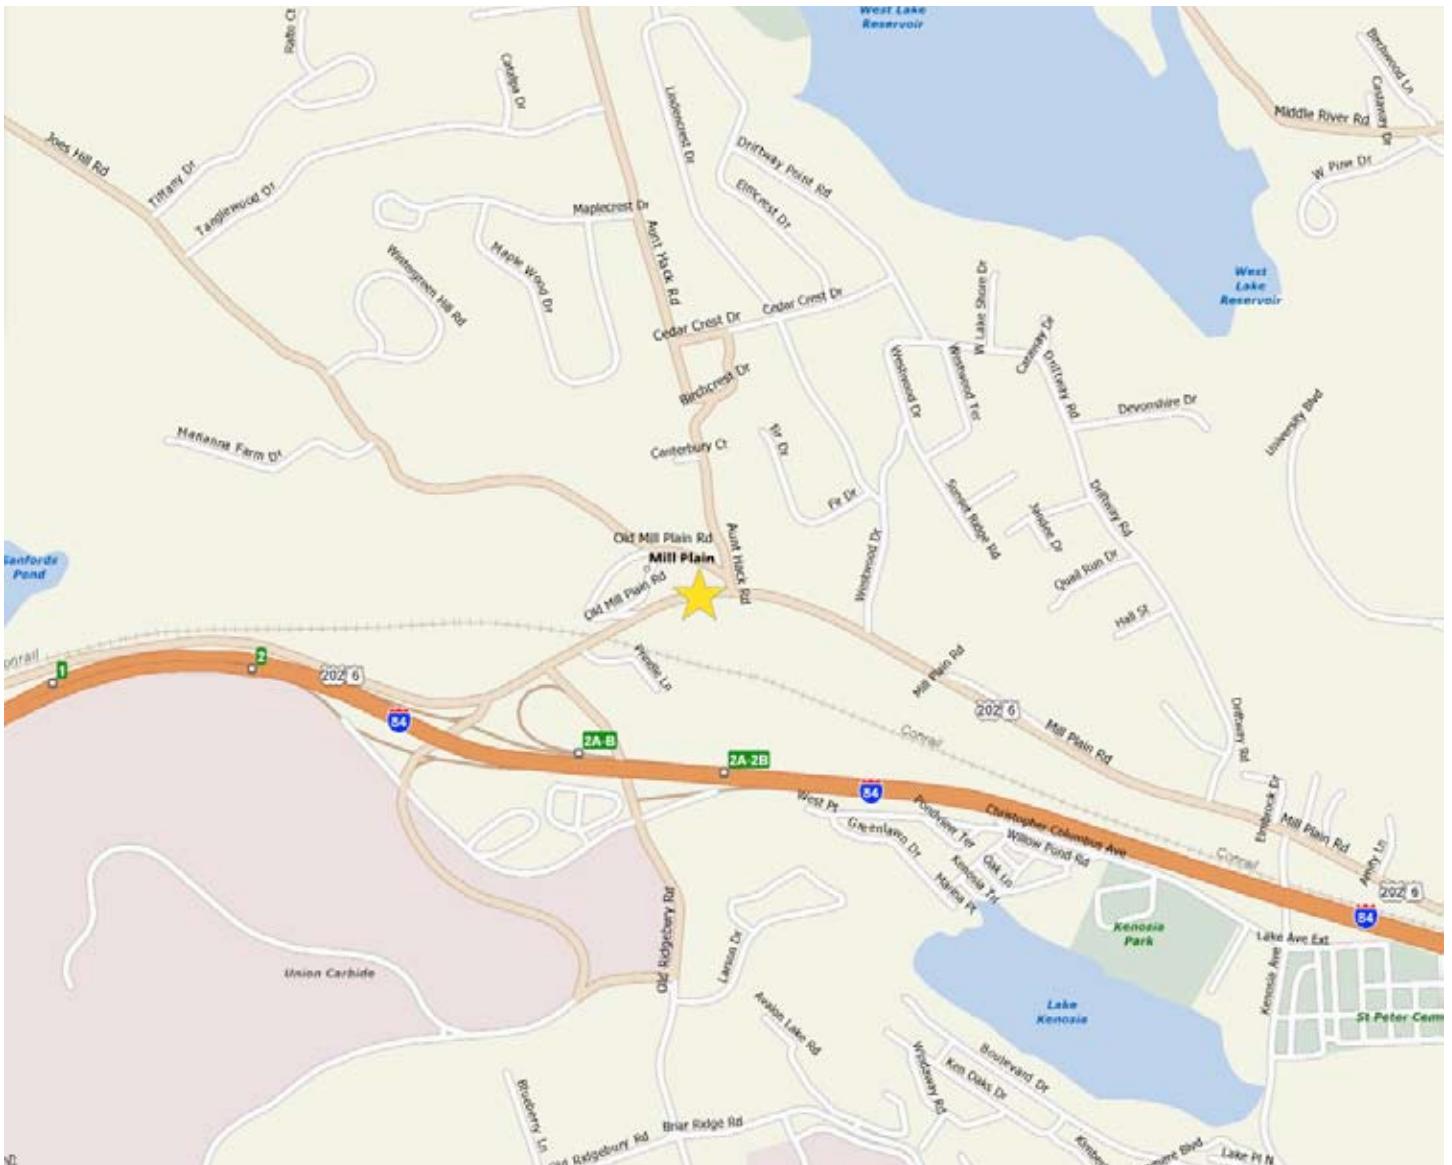

DIRECTIONS TO 100 MILL PLAIN ROAD

DANBURY, CT 06811

VIA I-84

Heading West

Take Exit 2B toward US-202/US-6/Mill Plain Road. Make right at end of ramp. Make right onto US-202/US-6/Mill Plain Road. Follow 0.3 miles. The building is on the right.

Heading East

Take Exit 2 toward US-202/US-6/Mill Plain Road. Make left at end of ramp. Make right onto US-202/US-6/Mill Plain Road. Follow 0.3 miles. The building is on the right.

100 MILL PLAIN ROAD is a 4-story glass and aluminum building located just off I-84, Exit 2. Visitor parking is available behind the building on street level.